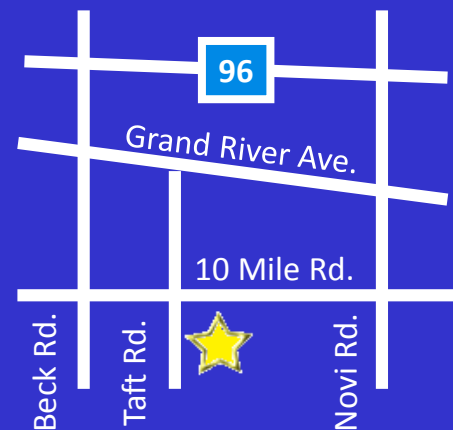

Sponsored by
JBSD Youth Committee